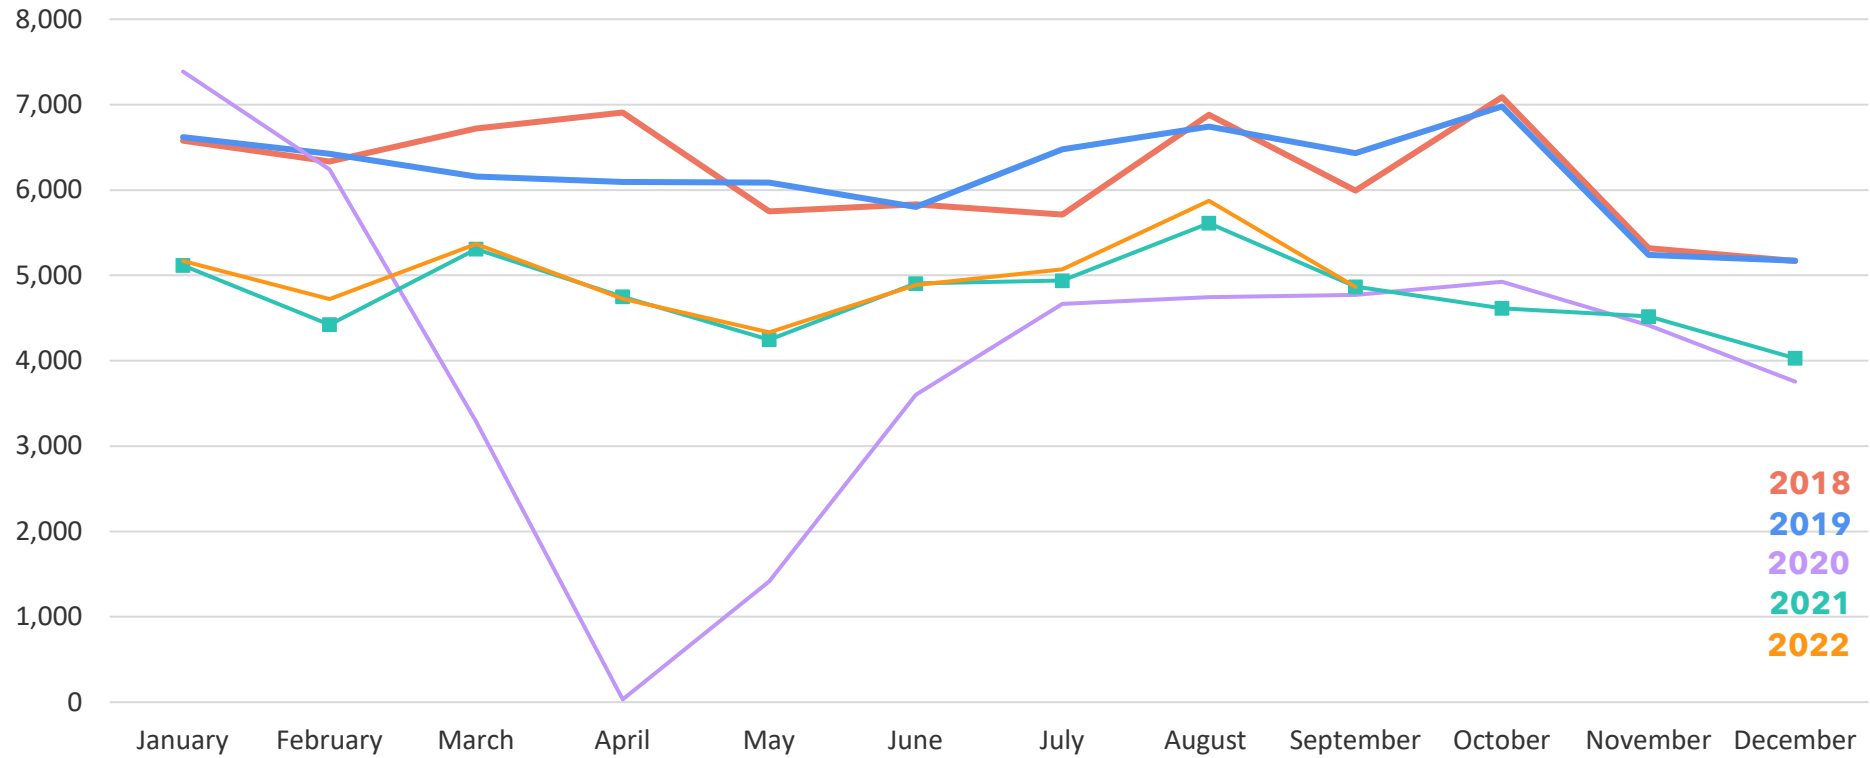

ISL Update

Jacob Speer
Nicole Brock

Membership

128 member libraries

190+ physical locations

Largest system = Porter County

Newest* system = Lowell Public Library

evergreenindiana.org

Reach

54% of public library systems
in Indiana

>1.5 million Hoosiers

2,787,000 bibliographic records

So far in 2022,

Evergreen Indiana libraries have

- received 391,229 items from other member libraries
- lent 428,109 items to libraries other than themselves (includes SRCS+ILL)
- lent 5,466 items via SRCS
- received 1,053 items from non-Evergreen SRCS libraries

Fun Facts

197 libraries

~4,800 requests per month

SRCS Request Trends

SRCS Fill Rate

Updates

Discovery Integration

2023 Enhancements

Rate increases expected

Fun Facts

70+ databases

In 2021,

- 2.9 million full text requests
- 10,000+ hours of Rosetta Stone use

@InspireIndiana on Facebook and Instagram

The logo features the word "INSPIRE" in a bold, teal, sans-serif font. To the left of the text is a stylized sunburst icon composed of several short, yellow, radiating lines. The entire logo is centered within a large, light purple circle. To the right of this circle is a smaller, solid blue circle. Below the purple circle are three teal, curved, brushstroke-like lines.A screenshot of a search filter menu. The menu is a dark grey rounded rectangle with the text "Search by..." at the top in white. Below the text are four white rounded rectangular buttons stacked vertically. Each button contains text in a different color: orange for "Grades K-4", blue for "Grades 5-8", green for "Grades 9-12", and red for "Adults".