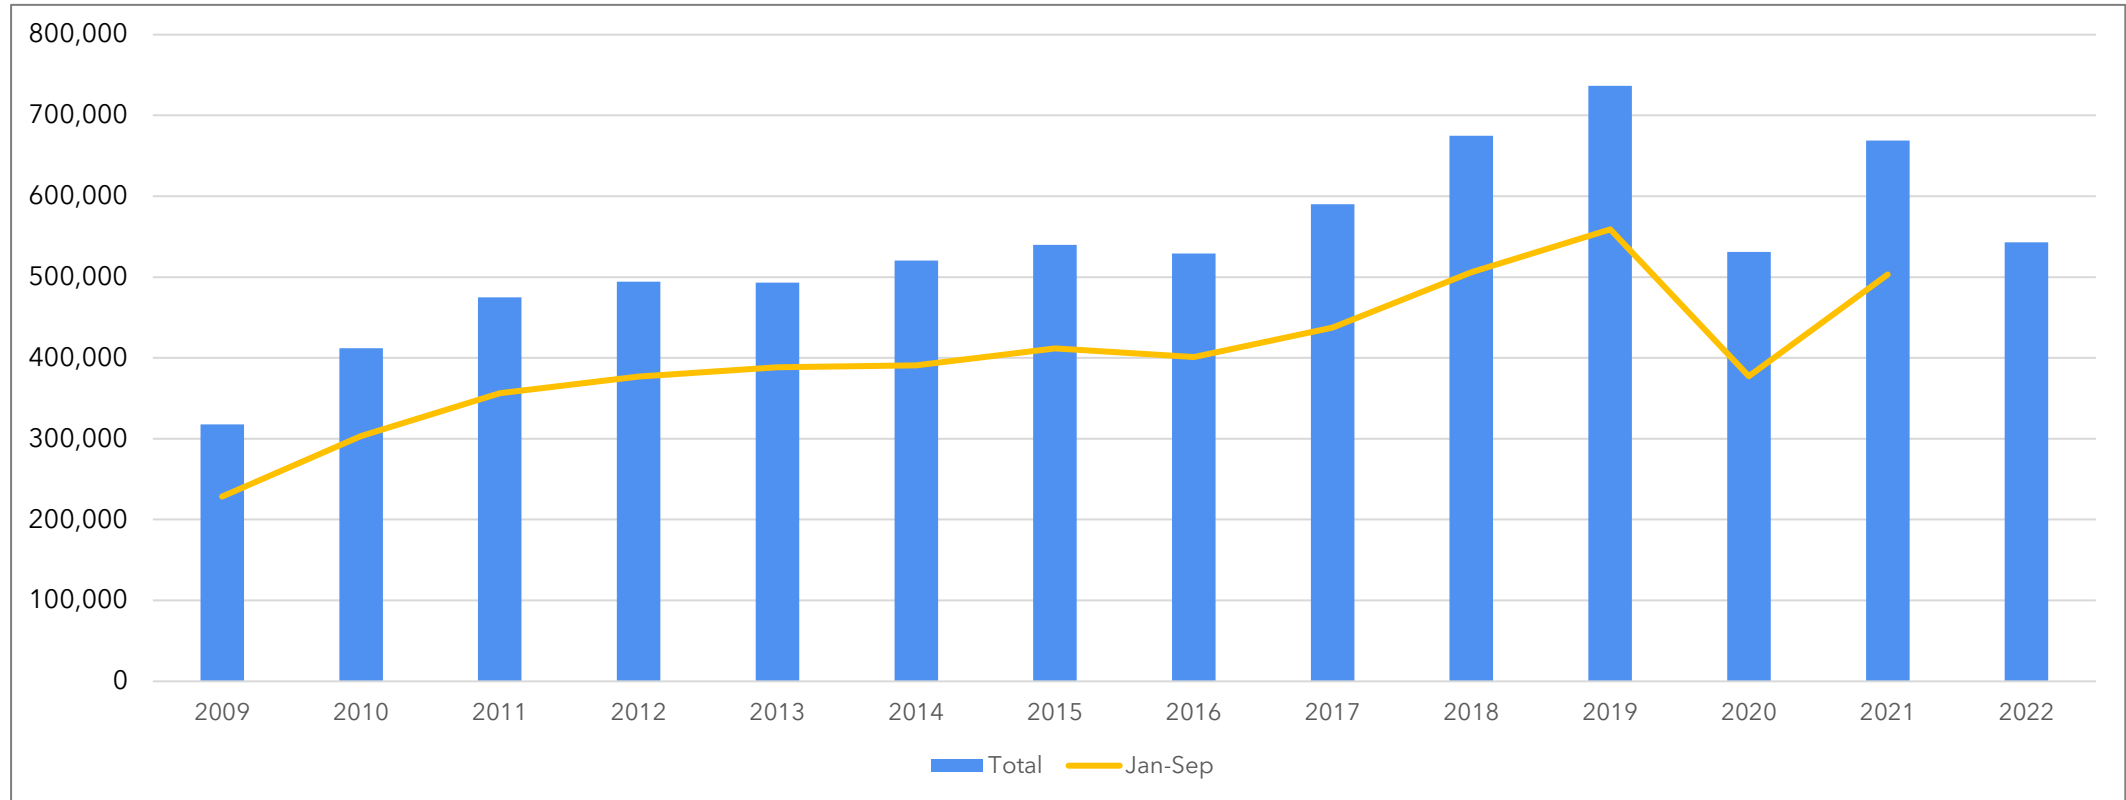

346 libraries

882 stops per week

~178 stops per day

~59,000 parcels per month (↑ 8%)

InfoExpress Parcels Shipped by Year

RFP

Contract with NOW Courier
ends June 2023

RFP issued September 1
Proposals due November 17

Rate increases expected

Fun Facts

70+ databases

In 2021,

- 2.9 million full text requests
- 10,000+ hours of Rosetta Stone use

@InspireIndiana on Facebook and Instagram

The logo features the word "INSPIRE" in a bold, teal, sans-serif font. To the left of the text is a stylized sunburst icon composed of several short, yellow, radiating lines. The entire logo is centered within a large, light purple circle. To the right of this circle is a smaller, solid blue circle. Below the purple circle are three teal, curved, brushstroke-like lines.A screenshot of a search filter menu. The menu is a dark grey rounded rectangle with the text "Search by..." at the top in white. Below the text are four white rounded rectangular buttons stacked vertically. Each button contains text in a different color: orange for "Grades K-4", blue for "Grades 5-8", green for "Grades 9-12", and red for "Adults".