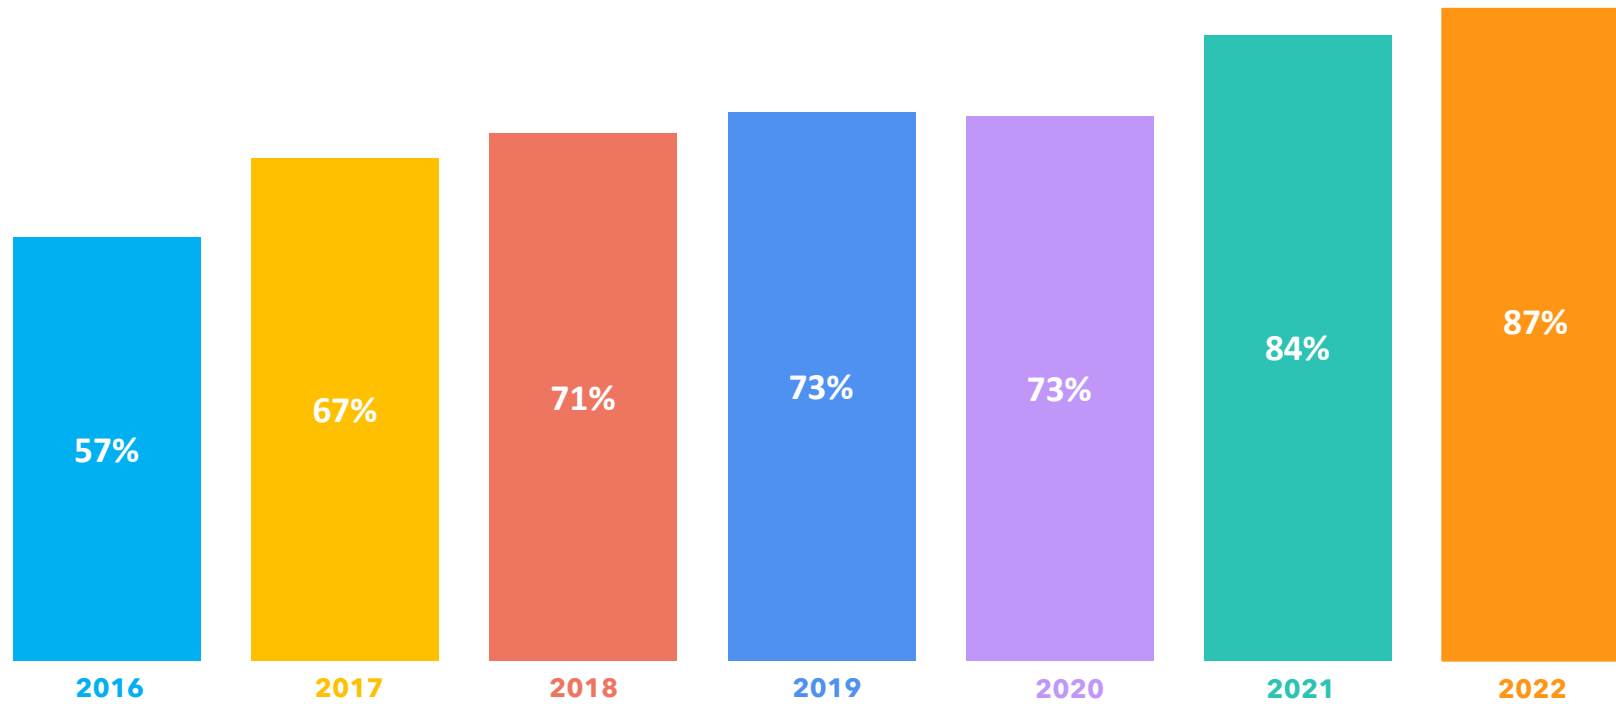

Fun Facts

197 libraries

~4,800 requests per month

SRCS Request Trends

SRCS Fill Rate

Updates

Discovery Integration

2023 Enhancements

- Voting in November 2022

RFP released late 2022

Fun Facts

132 libraries

Average 660 requests per month

Fill rate ~84%

Filling the Gap

Fun Facts

Rate increases expected

Fun Facts

70+ databases

In 2021,

- 2.9 million full text requests
- 10,000+ hours of Rosetta Stone use

@InspireIndiana on Facebook and Instagram

The logo features the word "INSPIRE" in a bold, teal, sans-serif font. To the left of the text is a stylized sunburst icon composed of several short, yellow, radiating lines. The entire logo is centered within a large, light purple circle. To the right of this circle is a smaller, solid blue circle. Below the purple circle are three teal, curved, brushstroke-like lines.A screenshot of a search filter menu. The menu is a dark grey rounded rectangle with the text "Search by..." at the top in white. Below the text are four white rounded rectangular buttons stacked vertically. Each button contains text in a different color: orange for "Grades K-4", blue for "Grades 5-8", green for "Grades 9-12", and red for "Adults".