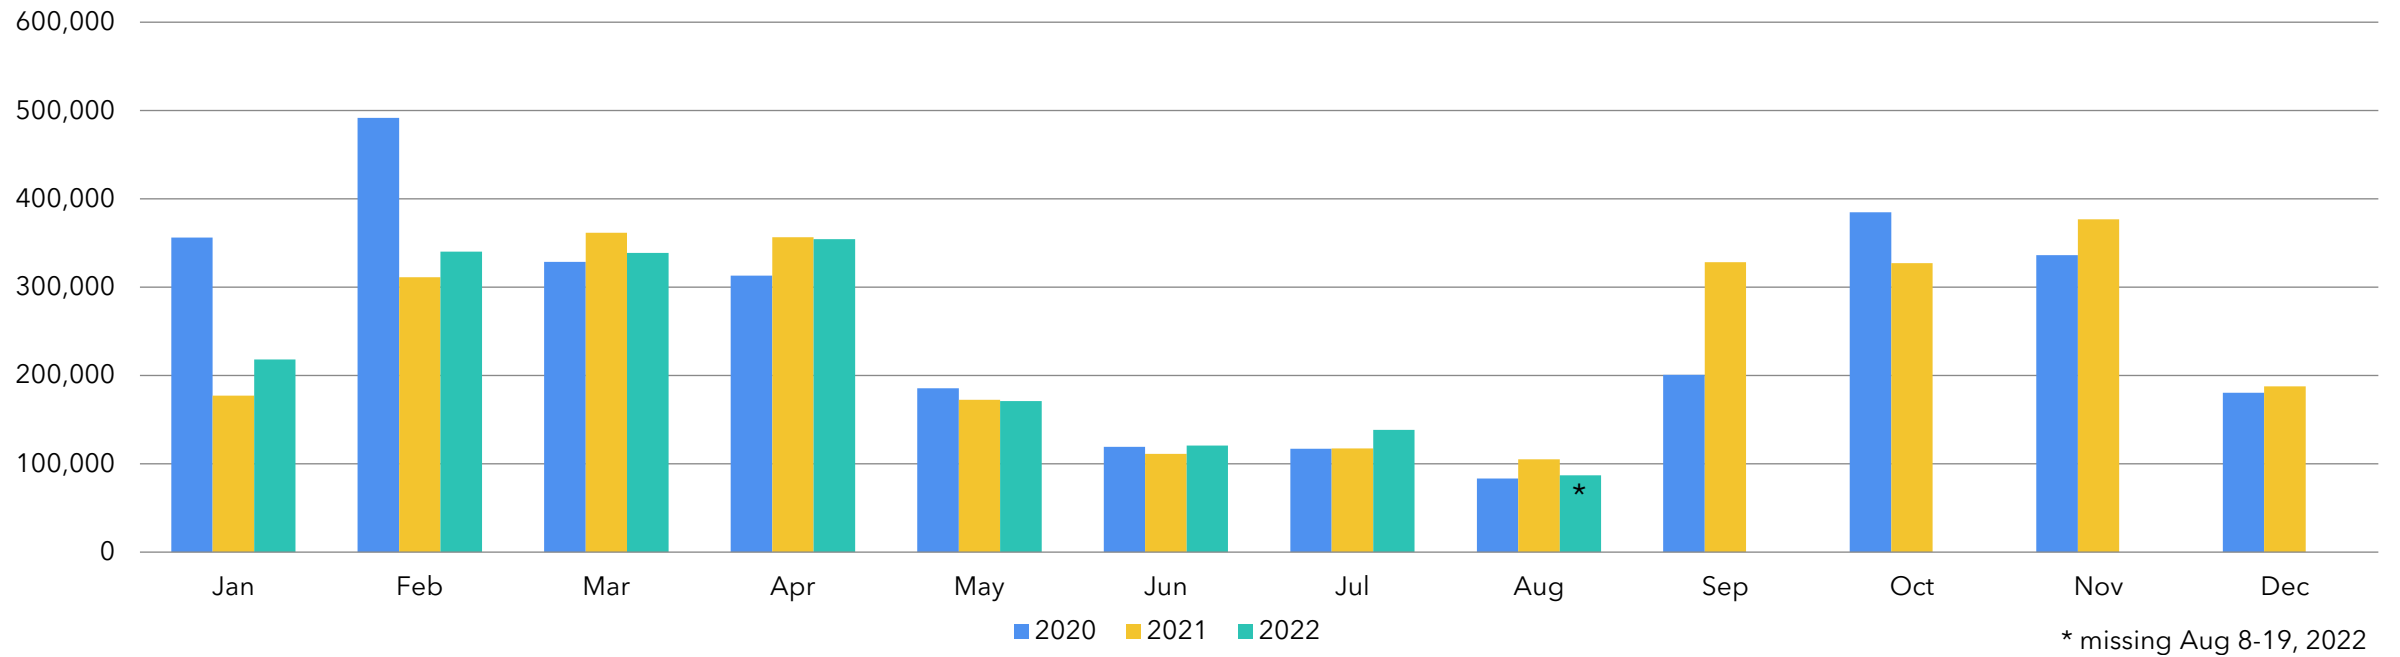

Rate increases expected

Fun Facts

70+ databases

In 2021,

- 2.9 million full text requests
- 10,000+ hours of Rosetta Stone use

@InspireIndiana on Facebook and Instagram

The logo features the word "INSPIRE" in a bold, teal, sans-serif font. To the left of the text is a stylized sunburst icon composed of several short, yellow, radiating lines. The entire logo is centered within a large, light purple circle. To the right of this circle is a smaller, solid blue circle. Below the purple circle are three teal, curved, brushstroke-like lines.A screenshot of a search filter menu. The menu is a dark grey rounded rectangle with the text "Search by..." at the top in white. Below the text are four white rounded rectangular buttons stacked vertically. Each button contains text in a different color: orange for "Grades K-4", blue for "Grades 5-8", green for "Grades 9-12", and red for "Adults".

Search by...

Grades K-4

Grades 5-8

Grades 9-12

Adults

Inspire Full-Text

Fun Facts

Launched March 1, 2022