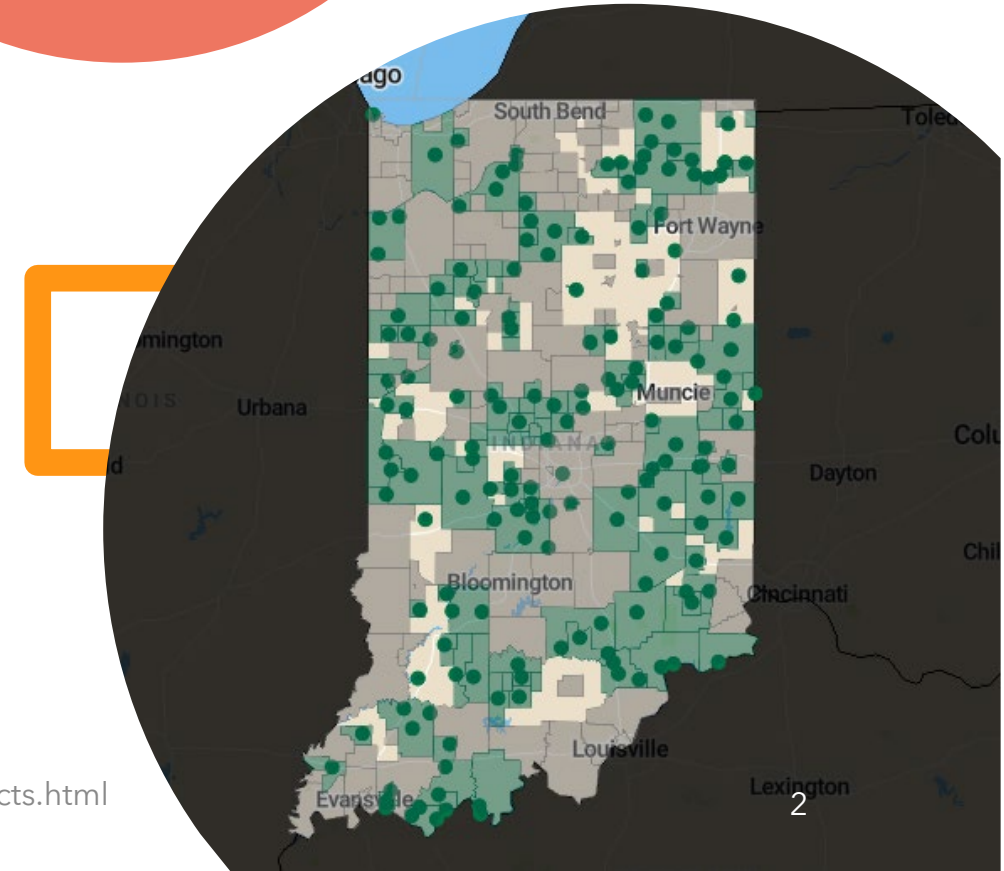

ISL Update

Jacob Speer
Nicole Brock

Membership

128 member libraries

190+ physical locations

Largest system = Porter County

Newest* system = Lowell Public Library

evergreenindiana.org

Reach

54% of public library systems
in Indiana

>1.5 million Hoosiers

2,787,000 bibliographic records

So far in 2022,

Evergreen Indiana libraries have

- received 391,229 items from other member libraries
- lent 428,109 items to libraries other than themselves (includes SRCS+ILL)
- lent 5,466 items via SRCS
- received 1,053 items from non-Evergreen SRCS libraries

Rate increases expected

Fun Facts

70+ databases

In 2021,

- 2.9 million full text requests
- 10,000+ hours of Rosetta Stone use

@InspireIndiana on Facebook and Instagram

The logo features the word "INSPIRE" in a bold, teal, sans-serif font. To the left of the text is a stylized sunburst icon composed of several short, yellow, radiating lines. The entire logo is centered within a large, light purple circle. To the right of this circle is a smaller, solid blue circle. Below the purple circle are three teal, curved, brushstroke-like lines.A screenshot of a search filter menu. The menu is a dark grey rounded rectangle with the text "Search by..." at the top in white. Below the text are four white rounded rectangular buttons stacked vertically. Each button contains text in a different color: orange for "Grades K-4", blue for "Grades 5-8", green for "Grades 9-12", and red for "Adults".