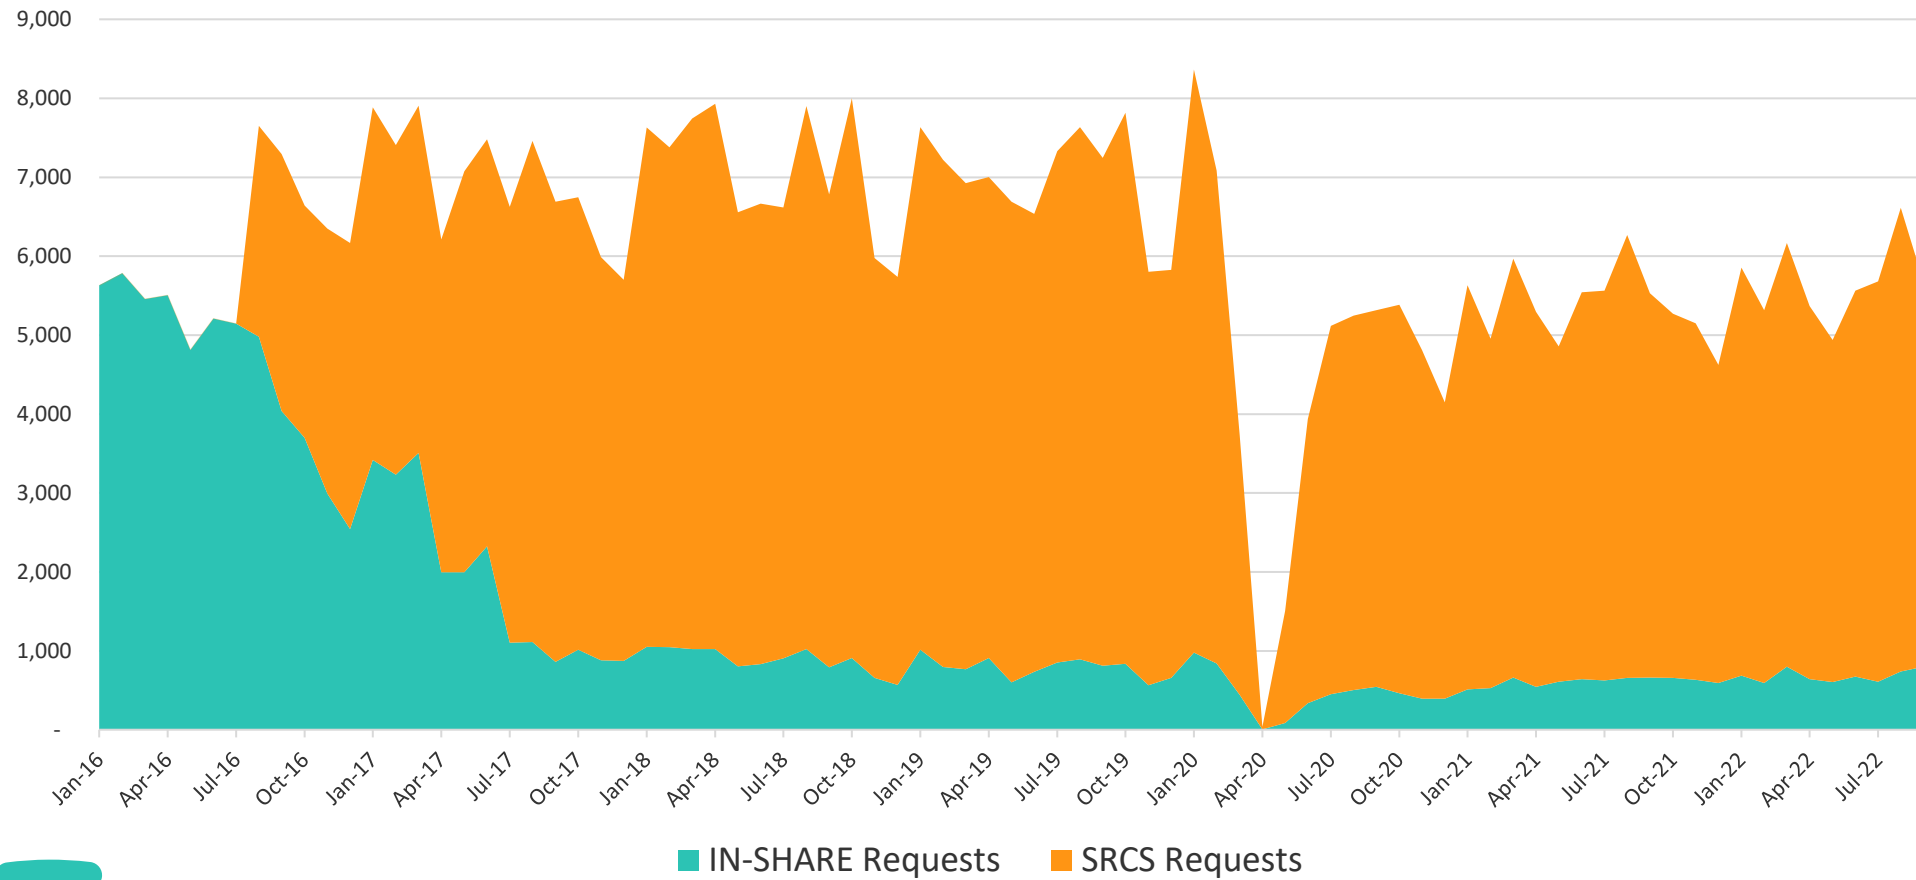

Fun Facts

197 libraries

~4,800 requests per month

SRCS Request Trends

SRCS Fill Rate

Updates

Discovery Integration

2023 Enhancements

- Voting in November 2022

RFP released late 2022

Fun Facts

132 libraries

Average 660 requests per month

Fill rate ~84%

Filling the Gap

Fun Facts

346 libraries

882 stops per week

~178 stops per day

~59,000 parcels per month (↑ 8%)

InfoExpress Parcels Shipped by Year

RFP

Contract with NOW Courier
ends June 2023

RFP issued September 1
Proposals due November 17

Rate increases expected

Fun Facts

70+ databases

In 2021,

- 2.9 million full text requests
- 10,000+ hours of Rosetta Stone use

@InspireIndiana on Facebook and Instagram

The logo features the word "INSPIRE" in a bold, teal, sans-serif font. To the left of the text is a stylized sunburst icon composed of several short, yellow, radiating lines. The entire logo is centered within a large, light purple circle. To the right of this circle is a smaller, solid blue circle. Below the purple circle are three teal, curved, brushstroke-like lines.A screenshot of a search filter menu. The menu is a dark grey rounded rectangle with the text "Search by..." at the top in white. Below the text are four white rounded rectangular buttons stacked vertically. Each button contains text in a different color: orange for "Grades K-4", blue for "Grades 5-8", green for "Grades 9-12", and red for "Adults".